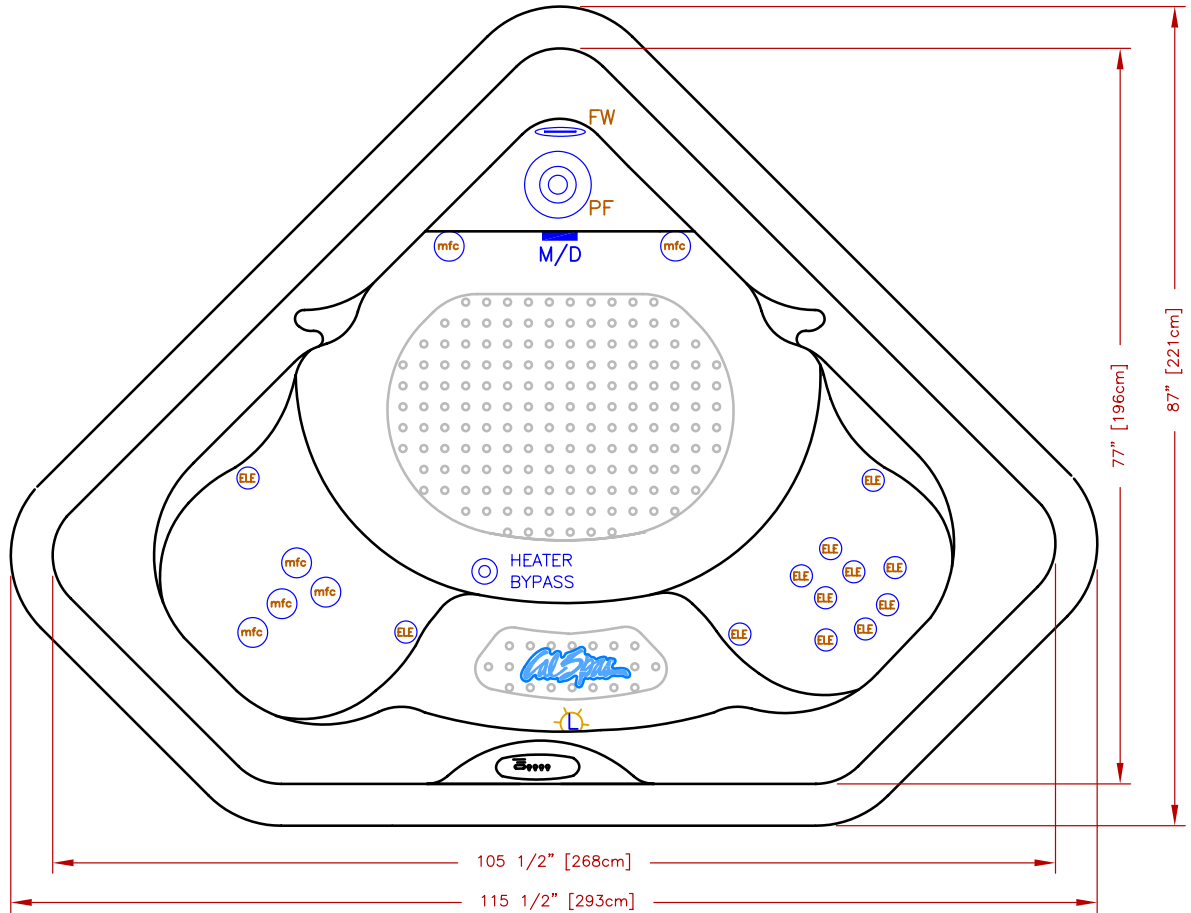

## STANDARD FEATURES

SPA MODEL	G418T
Seating Capacity	2
Acrylic	Quarite or Mineral
Dimensions (W x L x H) Outside/Inside	115 1/2" x 87" x 32" 105 1/2" x 77" x 28"
Dry Weight (Lbs.)	600 (272kg)
Filled Weight (Lbs.)	1685 (763kg)
Water Capacity (Gal.)	130 (492L)
High Performance Pump	1 x 1.0 HP
Pump(s) Voltage	110V
"Plug-&-Play" C-Kit GFCI Plug (OPT110KIT)	Yes
True Blue Vacuum Safety Break	Yes
Total Jets:	18
Euro Less Eyeball (ELE)	12
Micro Flow Directional - 6 spoke (mfc)	6
Waterfall, 4" Oval (WF)	Yes
Exclusive Bio Clean Filter™ Pop Up Filter Basket	50 sq. ft.
Spa Light (12V)	Yes
Exclusive Automatic Winterizing System	Yes
Equipment & Electrical	V300 Equipment with Digital Topside
Cover, Basic 4" Taper to 2.5"	Yes
UL , CEC and VGB Approved	Yes
Warranty (Structural)	1 Year
Warranty (Parts)*	1 Year

LINE	GENESIS
MODEL	G418T
NUM	

### 18 JETS LEGEND

QTY.	SYMB.	DESCRIPTION	
12	(ELE)	EURO LESS EYEBALL	PLU21703663
6	(mfc)	MICRO FLOW DIRECTIONAL-6 SPOKE	PLU21703664
1	(WF)	4" OVAL WATER FALL	
1	(L)	LIGHT	
1	(M/D)	MAIN DRAIN	
1	(PF)	POP-UP FILTER (50 SQ.FT.)	

NOTE:  
DUE TO OUR CONTINUOUS IMPROVEMENT PROGRAM, ALL MODELS  
AND SPECIFICATIONS ARE SUBJECT TO CHANGE WITHOUT NOTICE.

SCALE: N/A

SPECIFICATIONS	
DIMENSIONS	87" X 115" X 32" [221cmX293cmX76cm]
WATER CAP.	130 GAL [492 L]
APP. WEIGHT	600 LBS [272 Kg]