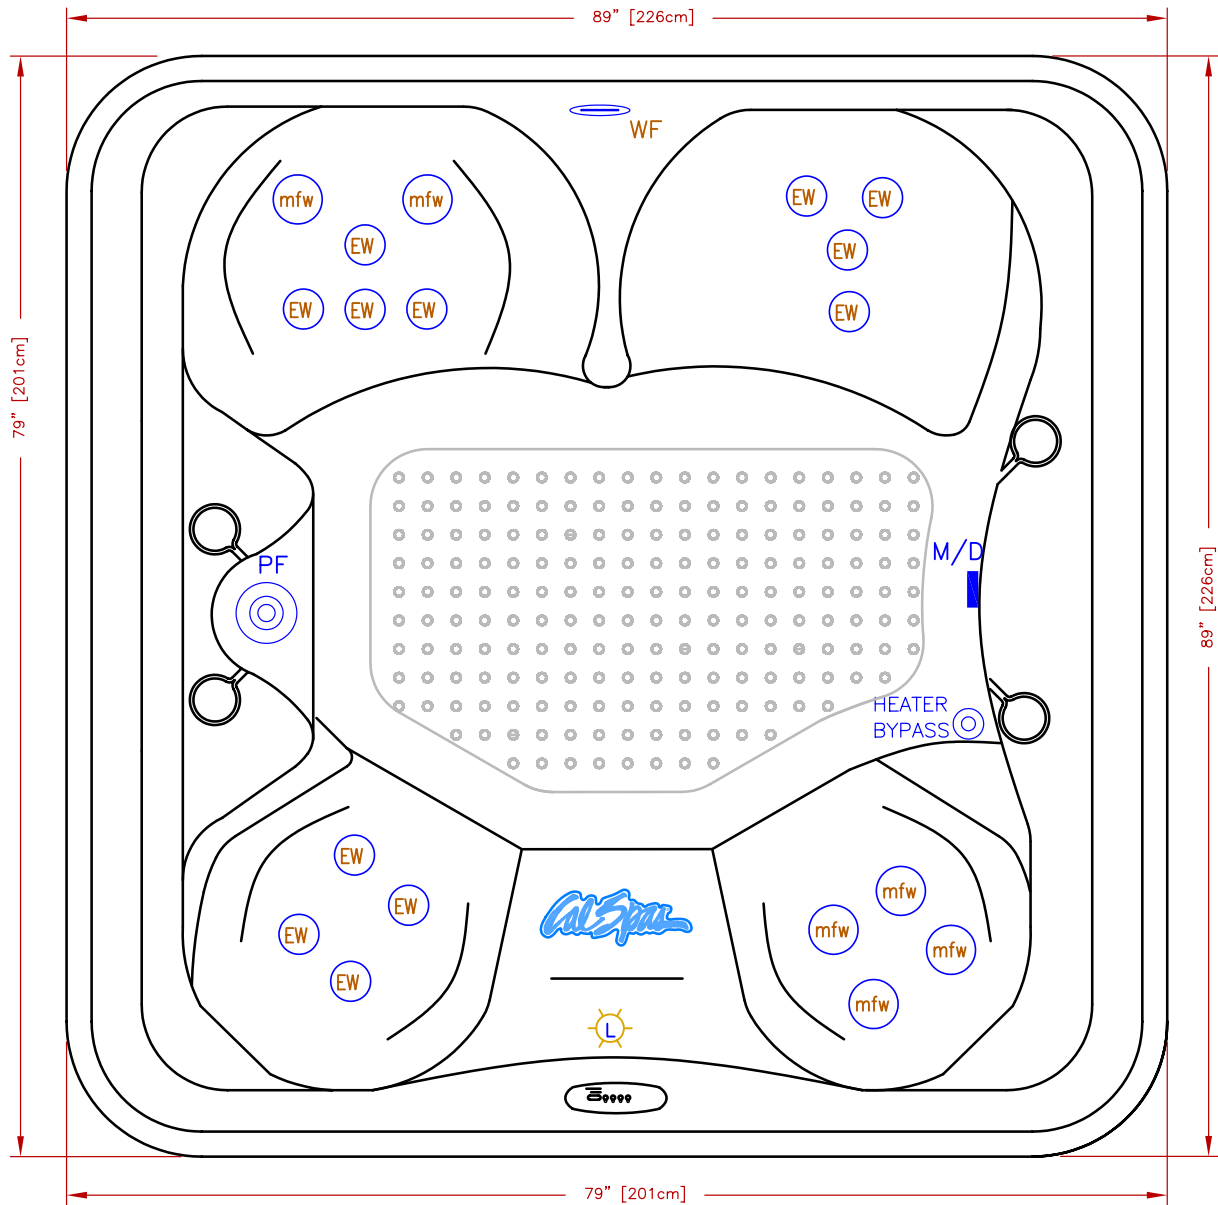

STANDARD FEATURES

SPA MODEL	G518B
Seating Capacity	5
Acrylic	Quarite or Mineral
Dimensions (W x L x H) Outside/Inside	89" x 89" x 32" 79" x 79" x 28"
Dry Weight (Lbs.)	735 (333kg)
Filled Weight (Lbs.)	3448(1565kg)
Water Capacity (Gal.)	325 (1230L)
High Performance Pump	1 x 1.0 HP
Pump(s) Voltage	110V
"Plug-&-Play" C-Kit GFCI Plug (OPT110KIT)	Yes
True Blue Vacuum Safety Break	Yes
Total Jets:	18
Euro Less Eyeball (ELE)	12
Micro Flow Directional - 6 spoke (mfc)	6
Waterfall, 4" Oval (WF)	Yes
Exclusive Bio Clean Filter™ Pop Up Filter Basket	50 sq. ft.
Spa Light (12V)	Yes
Exclusive Automatic Winterizing System	Yes
Equipment & Electrical	V300 Equipment with Digital Topside
Cover, Basic 4" Taper to 2.5"	Yes
UL , CEC and VGB Approved	Yes
Warranty (Structural)	1 Year
Warranty (Parts)*	1 Year

LINE	GENESIS
MODEL	G518B
NUM	

**18 JETS
LEGEND**

QTY.	SYMB.	DESCRIPTION	
12	(ELE)	EURO LESS EYEBALL	PLU21703663
6	(mfc)	MICRO FLOW DIRECTIONAL-6 SPOKE	PLU21703664
1	(WF)	4" OVAL WATER FALL	
1	(L)	LIGHT	
1	(M/D)	MAIN DRAIN	
1	(PF)	POP-UP FILTER (50 SQ.FT.)	

NOTE:
DUE TO OUR CONTINUOUS IMPROVEMENT PROGRAM, ALL MODELS
AND SPECIFICATIONS ARE SUBJECT TO CHANGE WITHOUT NOTICE.

SCALE: N/A

SPECIFICATIONS	
DIMENSIONS	89" x 89" x 32" [226cmX226cmX76cm]
WATER CAP.	325 GAL [1,230 L]
APP. WEIGHT	735 LBS [333 Kg]

TITLE	
2010 SPA LINE GENESIS SERIES G518B	
DWG NO.	DWG BY S. LINARES
DATE 11/18/09	REVISED