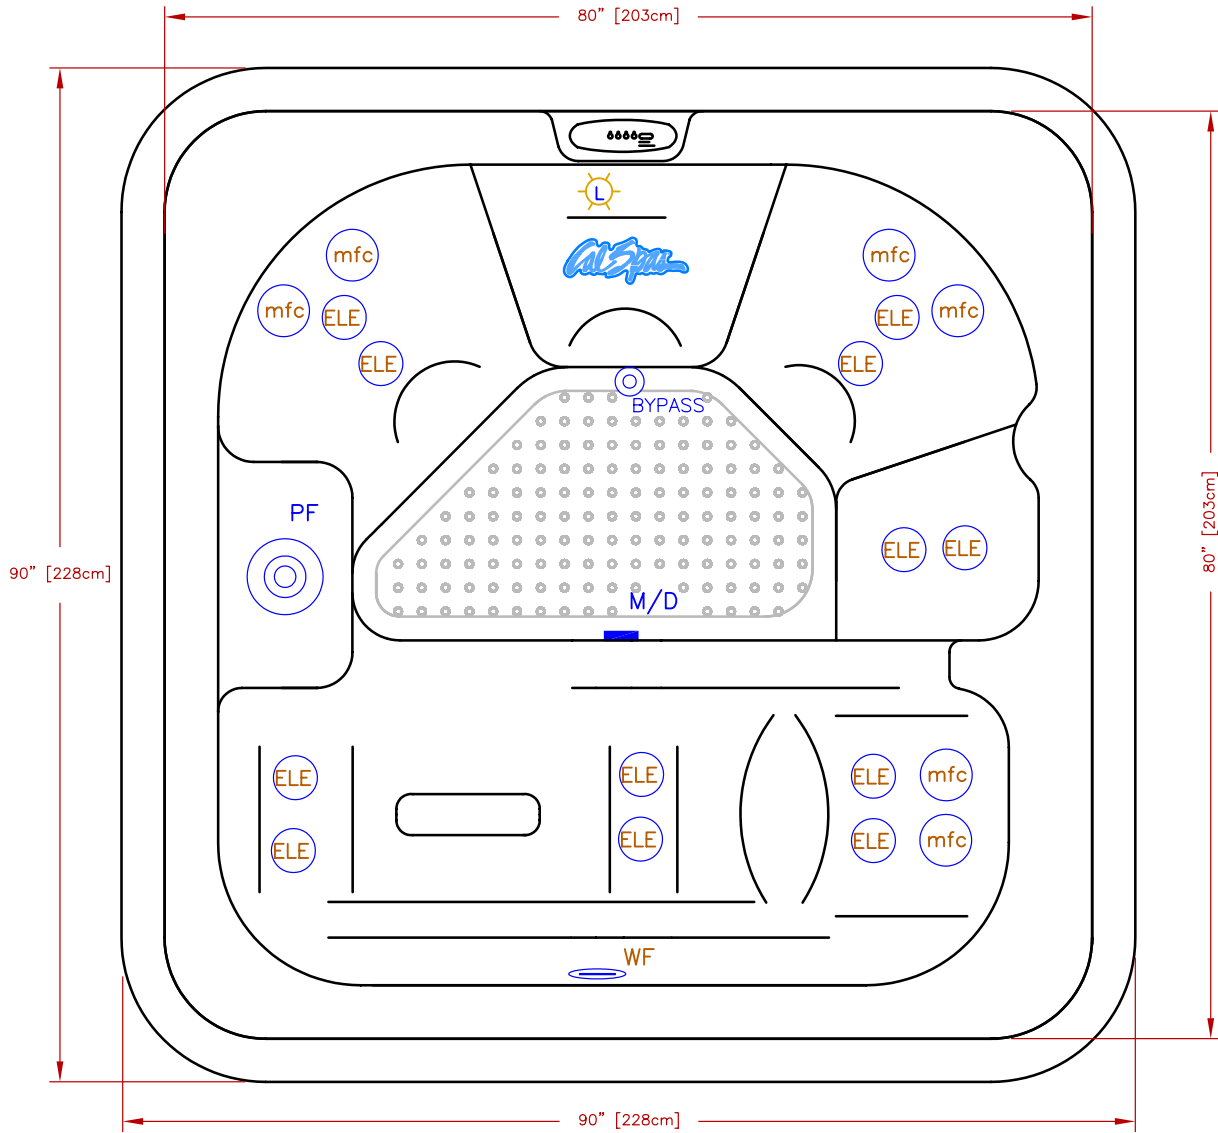

STANDARD FEATURES

SPA MODEL	G518L
Seating Capacity	5
Acrylic	Quarite or Mineral
Dimensions (W x L x H) Outside/Inside	90" x 90" x 32" 80" x 80" x 28"
Dry Weight (Lbs.)	650 (295kg)
Filled Weight (Lbs.)	3363 (1523kg)
Water Capacity (Gal.)	325 (1230L)
High Performance Pump	1 x 1.0 HP
Pump(s) Voltage	110V
"Plug-&-Play" C-Kit GFCI Plug (OPT110KIT)	Yes
True Blue Vacuum Safety Break	Yes
Total Jets:	18
Euro Less Eyeball (ELE)	12
Micro Flow Directional - 6 spoke (mfc)	6
Waterfall, 4" Oval (WF)	Yes
Exclusive Bio Clean Filter™ Pop Up Filter Basket	50 sq. ft.
Spa Light (12V)	Yes
Exclusive Automatic Winterizing System	Yes
Equipment & Electrical	V300 Equipment with Digital Topside
Cover, Basic 4" Taper to 2.5"	Yes
UL , CEC and VGB Approved	Yes
Warranty (Structural)	1 Year
Warranty (Parts)*	1 Year

LINE	GENESIS
MODEL	G518L
NUM	

18 JETS LEGEND

QTY.	SYMB.	DESCRIPTION	
12	(ELE)	EURO LESS EYEBALL	PLU21703663
6	(mfc)	MICRO FLOW DIRECTIONAL-6 SPOKE	PLU21703664
1	(WF)	4" OVAL WATERFALL	
1	(L)	LIGHT (2")	
1	(M/D)	MAIN DRAIN	
1	(PF)	POP-UP FILTER (50 SQ.FT.)	

NOTE:
DUE TO OUR CONTINUOUS IMPROVEMENT PROGRAM, ALL MODELS
AND SPECIFICATIONS ARE SUBJECT TO CHANGE WITHOUT NOTICE.

SCALE: N/A

SPECIFICATIONS	
DIMENSIONS	90" x 90" x 32" [228cmX228cmX82cm]
WATER CAP.	325 GAL [1,230 L]
APP. WEIGHT	650 LBS [295 Kg]

TITLE	
2010 SPA LINE GENESIS SERIES G518L	
DWG NO.	DWG BY S. LINARES
DATE 11/18/09	REVISED